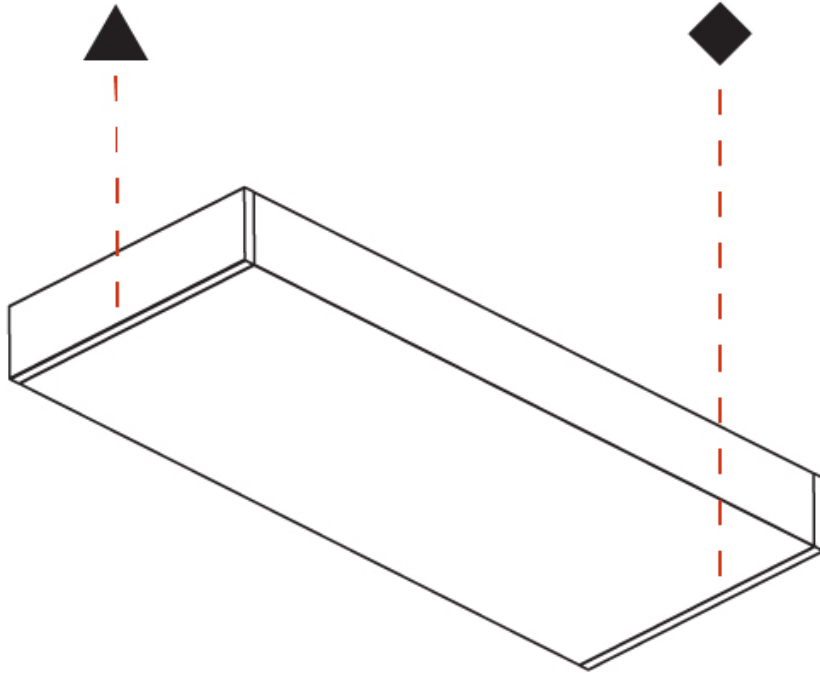

SPEED SURFACE

A33287-

PROJECT _____

TYPE _____

SPECIFIER _____

QUANTITY _____

DATE _____

A