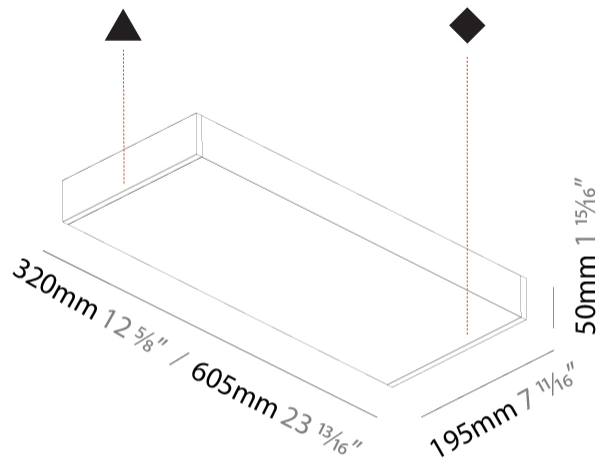

1. To build a product code in our configurator select the specify button on the base model # product page
2. To build a manual product code on this datasheet choose from the options listed below in blue font and add the suffix to the base model #

GENERAL

Series: Speed
Brand: Prolicht
Division: Architectural
Mounting Type: Surface
Mounting Location: Wall
Subcategory: Wall Effect

PHYSICAL

Shape: Rectangle
Length (mm): 320
Length (in): 12 5/8
Height (mm): 50
Depth (mm): 195
Height (in): 1 15/16
Depth (in): 7 11/16
Light Distribution: Indirect
Weight (kg): 2.393
Weight (lbs): 5.276

Fixture Finish: SSR / BKV / CWI / CRY / HAB / UFT / ITA / RUA / FTG / MYG / LOD / PUS / FRO / FUP / KIA / POP / BLS / SPG / MEY / GOH / GUM / CHC / COM / ABZ / JAG / OBR / MOS / ROR

Fixture Material: Extruded Aluminum

ELECTRICAL

Lamp Type: LED (Zhaga Standard)
Input Wattage (W): 25
Total Output Wattage (W): 22.5
Dimming: Tri-Mode (Non-Dimming and Phase Dimming (120Vac only) and 0-10V Dimming)
Driver Included: Yes
Driver Location: Integrated
Driver Type: Constant Current - Universal
Driver Class: Class 2
Input Voltage (V): 120 - 277
Constant Current (MA): 500

LED

Number of LEDs: 2 strips
Color Temperature (°K): 3000 / 3500 / 4000
Max. Delivered Lumen (lm): 3300 / 3450 / 3520
CRI: >80 CRI
Lamp Life (hrs): 50000

OPTICAL

RATINGS AND CERTIFICATIONS

Certified By: Certified for North American Standards
IP rating: IP20