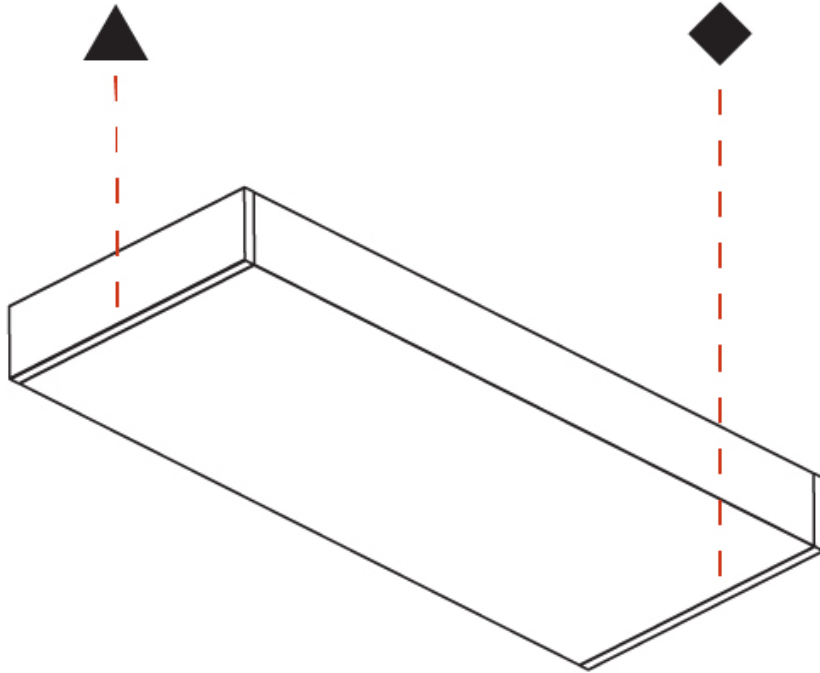

SPEED SURFACE

A33286-

PROJECT _____

TYPE _____

SPECIFIER _____

QUANTITY _____

DATE _____

A